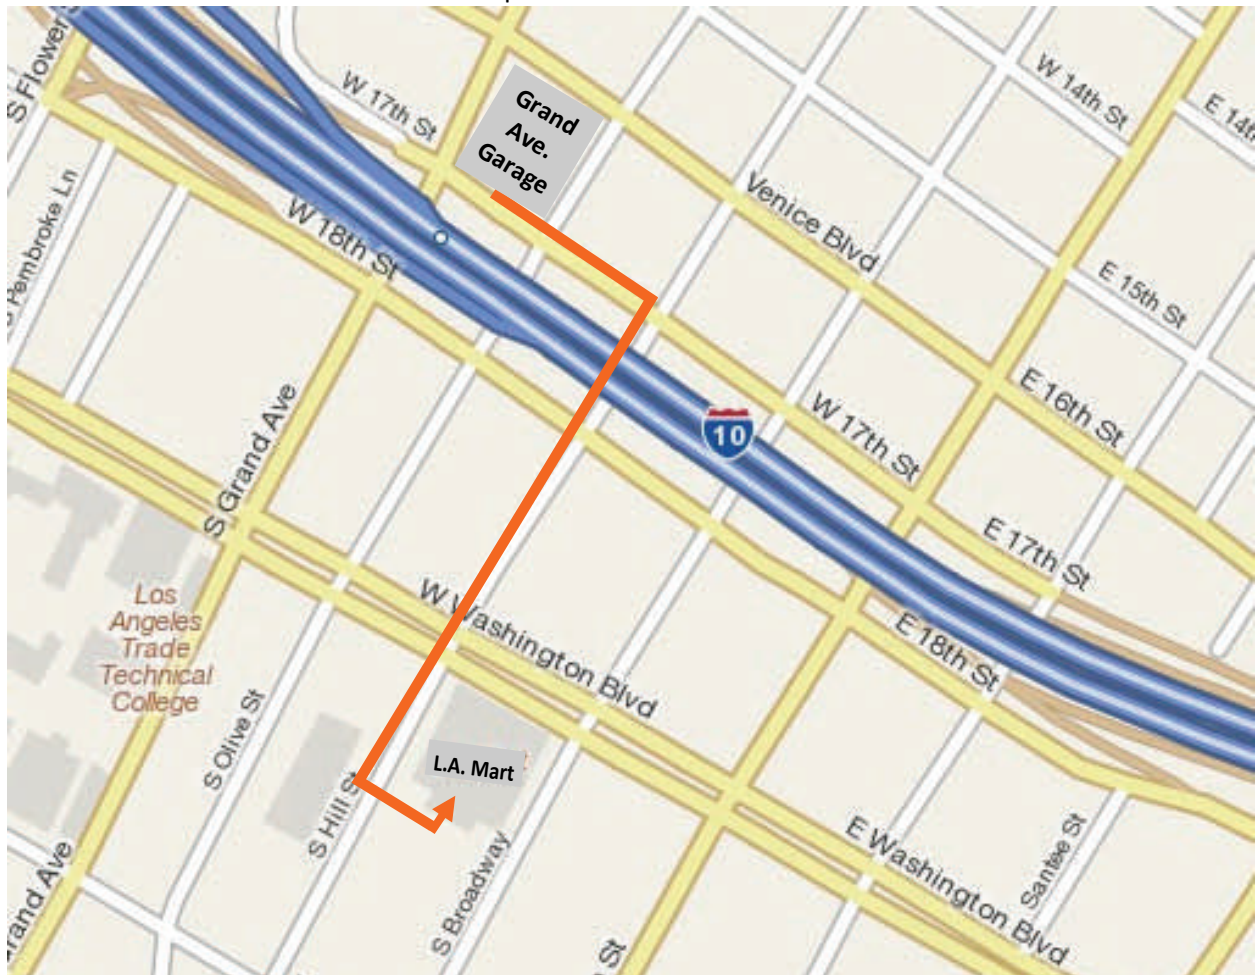

GRAND AVENUE GARAGE PARKING

245 W. 17th Street | between Olive & Grand | Los Angeles, CA 90015

Entries and exits on W. 17th Street and S. Grand Ave.

PARK ON THE 2ND FLOOR AND ABOVE

Lot Hours

Tuesday, July 13 - Thursday, July 15	7 a.m. to 8:30 p.m.
Friday, July 16 - Sunday, July 18	7 a.m. to 10:30 p.m.
Monday, July 19	7 a.m. to 8:30 p.m.

Shuttle to L.A. Mart from Grand Avenue Garage

- Shuttle pick-up on Venice Blvd.
- Shuttle runs 7:30 a.m. to 7:30 p.m. daily (until 9:30 p.m. Friday, July 16)

Walking to L.A. Mart from Grand Avenue Garage

- Head east on W. 17th Street toward Olive Street.
- Turn right on S. Hill Street.
- Continue down S. Hill Street, crossing over 18th Street and Washington Blvd. at the cross walks.
- Make a left into the L.A. Mart parking lot on Hill Street.
- The entrance to the building will be on your left.
- See map below for more information.

A FRIENDLY REMINDER, USE THE CROSSWALKS TO AVOID A TICKET.