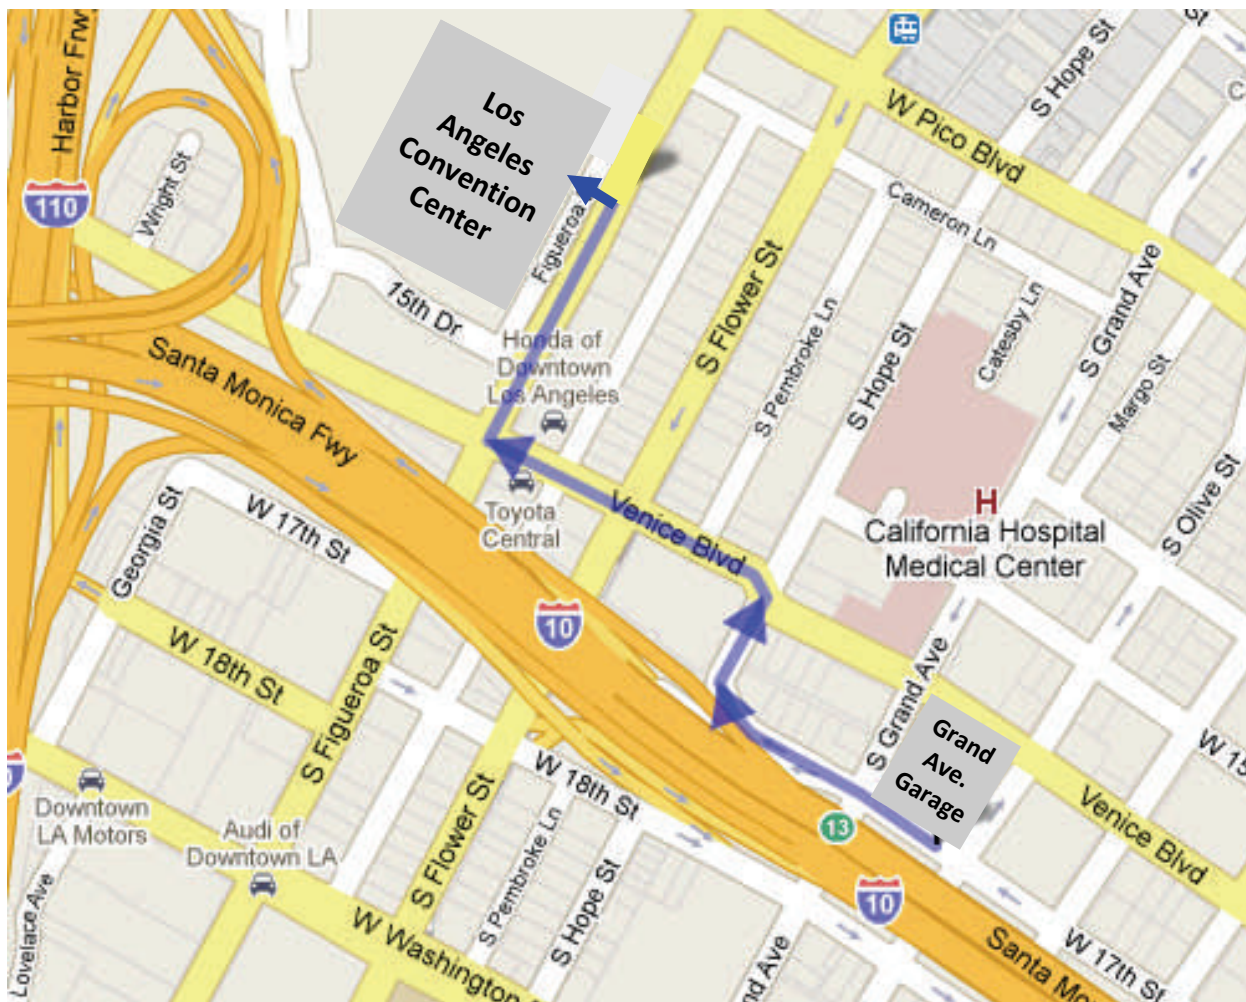

GRAND AVENUE GARAGE PARKING

245 W. 17th Street | between Olive & Grand | Los Angeles, CA 90015

Entries and exits on W. 17th Street and S. Grand Ave.

PARK ON THE 2ND FLOOR AND ABOVE

Lot Hours

Tuesday, July 13 - Thursday, July 15	7 a.m. to 8:30 p.m.
Friday, July 16 - Sunday, July 18	7 a.m. to 10:30 p.m.
Monday, July 19	7 a.m. to 8:30 p.m.

Shuttle to Los Angeles Convention Center from Grand Avenue Garage

- Shuttle pick-up on Venice Blvd.

- Shuttle runs 7:30 a.m. to 7:30 p.m. Wednesday-Monday **by request** (until 9:30 p.m. Friday, July 16)

Walking to Los Angeles Convention Center from Grand Avenue Garage

- Head northwest on W. 17th Street toward S. Grand Ave.
- Turn right on S. Hope Street.
- Take the first left onto Venice Blvd.
- Turn right at South Figueroa.
- The Convention Center will be on your left.
- See map below for more information.

A FRIENDLY REMINDER, USE THE CROSSWALKS TO AVOID A TICKET.